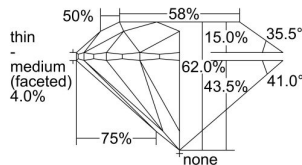

GIA®

FACSIMILE

GIA REPORT 1478773336

Verify this report at GIA.edu

GIA NATURAL DIAMOND DOSSIER®

October 11, 2023
GIA Report Number **1478773336**
Shape and Cutting Style ..... **Round Brilliant**
Measurements ..... **4.33 - 4.35 x 2.69 mm**

GRADING RESULTS

Carat Weight ..... **0.31 carat**
Color Grade ..... **J**
Clarity Grade **S11**
Cut Grade ..... **Excellent**

ADDITIONAL GRADING INFORMATION

Polish ..... **Excellent**
Symmetry ..... **Excellent**
Fluorescence ..... **Faint**
Clarity Characteristics..... **Cloud, Crystal, Feather**
Inscription(s): **GIA 1478773336**

PROPORTIONS

GRADING SCALES

GIA COLOR SCALE	GIA CLARITY SCALE	GIA CUT SCALE	
D	FLAWLESS	EXCELLENT	
E	INTERNALLY FLAWLESS		
F		VVS₁	VERY GOOD
G	VVS₂		
H	VS₁	GOOD	
I	VS₂		
J	S1₁	FAIR	
K	S1₂		
L	I₁	POOR	
M	I₂		
N	I₃		
O			
P			
Q			
R			
S			
T			
U			
V			
W			
X			
Y			
Z