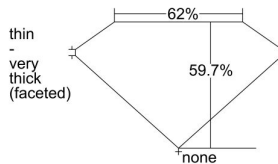

GIA®

FACSIMILE

GIA REPORT 1478827518

Verify this report at GIA.edu

GIA NATURAL DIAMOND DOSSIER®

October 17, 2023
GIA Report Number 1478827518
Shape and Cutting Style ..... Heart Brilliant
Measurements ..... 4.18 x 4.65 x 2.78 mm

GRADING RESULTS

Carat Weight ..... 0.31 carat
Color Grade ..... E
Clarity Grade SI1

ADDITIONAL GRADING INFORMATION

Polish ..... Excellent
Symmetry ..... Very Good
Fluorescence ..... None
Clarity Characteristics ..... Feather
Inscription(s): GIA 1478827518

PROPORTIONS

Profile not to actual proportions

GRADING SCALES

GIA COLOR SCALE		GIA CLARITY SCALE			
COLORLESS	D	VERY VERY SLIGHTLY INCLUDED	FLAWLESS		
	E		INTERNALLY FLAWLESS		
	F	VERY SLIGHTLY INCLUDED	VVS₁		
	G		VVS₂		
	H		VS₁		
	NEAR COLORLESS	I	SLIGHTLY INCLUDED	VS₂	
		J		SI₁	
		FAINT	K	INCLUDED	SI₂
			L		I₁
	M		I₂		
VERT LIGHT	N		INCLUDED	I₃	
	O				
	P				
	Q				
LIGHT	R				
	S				
	T				
	U				
	V				
	Z