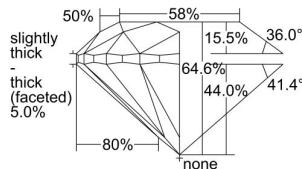

GIA®

FACSIMILE

GIA REPORT 1478963332

Verify this report at GIA.edu

GIA NATURAL DIAMOND DOSSIER®

November 02, 2023
GIA Report Number **1478963332**
Shape and Cutting Style ..... **Round Brilliant**
Measurements ..... **4.17 - 4.22 x 2.71 mm**

GRADING RESULTS

Carat Weight ..... **0.30 carat**
Color Grade ..... **F**
Clarity Grade **VS1**
Cut Grade ..... **Very Good**

ADDITIONAL GRADING INFORMATION

Polish ..... **Excellent**
Symmetry ..... **Very Good**
Fluorescence ..... **None**
Clarity Characteristics ..... **Cloud, Feather, Needle**
Inscription(s): **GIA 1478963332**

PROPORTIONS

Profile to actual proportions

GRADING SCALES

GIA COLOR SCALE	GIA CLARITY SCALE	GIA CUT SCALE	
D	FLAWLESS	EXCELLENT	
E	INTERNALLY FLAWLESS		
F		VVS₁	VERY GOOD
G	VVS₂		
H	VS₁	GOOD	
I	VS₂		
J	SI₁	FAIR	
K	SI₂		
L	I₁	POOR	
M	I₂		
N	I₃		
O			
P			
Q			
R			
S			
T			
U			
V			
W			
X			
Y			
Z