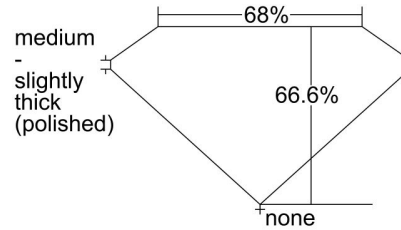

GIA NATURAL DIAMOND GRADING REPORT

November 03, 2023  
 GIA Report Number ..... 1478966225  
 Shape and Cutting Style ..... Emerald Cut  
 Measurements ..... 7.66 x 5.55 x 3.70 mm

GRADING RESULTS

Carat Weight ..... 1.51 carat  
 Color Grade ..... G  
 Clarity Grade ..... VS1

Profile not to actual proportions

CLARITY CHARACTERISTICS

KEY TO SYMBOLS\*

- Crystal
- ~ Feather
- Pinpoint

\* Red symbols denote internal characteristics (inclusions). Green or black symbols denote external characteristics (blemishes). Diagram is an approximate representation of the diamond, and symbols shown indicate type, position, and approximate size of clarity characteristics. All clarity characteristics may not be shown. Details of finish are not shown.