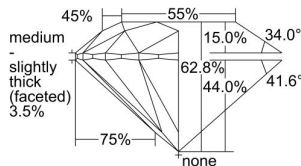

GIA®

FACSIMILE

GIA REPORT 1478975856

Verify this report at GIA.edu

GIA NATURAL DIAMOND DOSSIER®

November 02, 2023
GIA Report Number **1478975856**
Shape and Cutting Style ..... **Round Brilliant**
Measurements ..... **4.91 - 4.94 x 3.10 mm**

GRADING RESULTS

Carat Weight ..... **0.45 carat**
Color Grade ..... **D**
Clarity Grade **VS1**
Cut Grade ..... **Excellent**

ADDITIONAL GRADING INFORMATION

Polish ..... **Excellent**
Symmetry ..... **Excellent**
Fluorescence ..... **Faint**
Clarity Characteristics ..... **Feather, Pinpoint**
Inscription(s): **GIA 1478975856**

PROPORTIONS

Profile to actual proportions