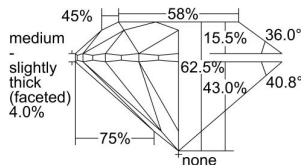

GIA®

FACSIMILE

GIA REPORT 1479062724

Verify this report at GIA.edu

GIA NATURAL DIAMOND DOSSIER®

July 12, 2023
GIA Report Number **1479062724**
Shape and Cutting Style ..... **Round Brilliant**
Measurements ..... **6.27 - 6.31 x 3.93 mm**

GRADING RESULTS

Carat Weight ..... **0.97 carat**
Color Grade ..... **G**
Clarity Grade **S11**
Cut Grade ..... **Excellent**

ADDITIONAL GRADING INFORMATION

Polish ..... **Excellent**
Symmetry ..... **Excellent**
Fluorescence ..... **None**
Clarity Characteristics..... **Cloud, Crystal, Feather**
Inscription(s): **GIA 1479062724**

PROPORTIONS

Profile to actual proportions