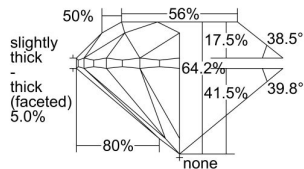

GIA®

FACSIMILE

GIA REPORT 1479115243

Verify this report at GIA.edu

GIA NATURAL DIAMOND DOSSIER®

July 17, 2023
GIA Report Number 1479115243
Shape and Cutting Style ..... Round Brilliant
Measurements ..... 4.16 - 4.19 x 2.68 mm

GRADING RESULTS

Carat Weight ..... 0.30 carat
Color Grade ..... E
Clarity Grade VVS2
Cut Grade ..... Very Good

ADDITIONAL GRADING INFORMATION

Polish ..... Excellent
Symmetry ..... Excellent
Fluorescence ..... Medium Blue
Clarity Characteristics ..... Indented Natural, Pinpoint
Inscription(s): GIA 1479115243

PROPORTIONS

Profile to actual proportions

GRADING SCALES

GIA COLOR SCALE	GIA CLARITY SCALE	GIA CUT SCALE
COLOURLESS D	FLAWLESS	EXCELLENT
E	INTERNALLY FLAWLESS	
F	VVS₁	VERY GOOD
G		
H	VVS₂	GOOD
I	VS₁	
J	VS₂	FAIR
K	SI₁	
L	SI₂	POOR
M	I₁	
N	I₂	
O	I₃	
P		
Q		
R		
S		
T		
U		
V		
W		
X		
Y		
Z