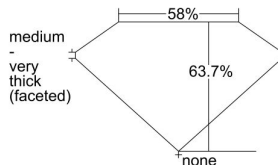

GIA®

FACSIMILE

GIA REPORT 1479127827

Verify this report at GIA.edu

GIA NATURAL DIAMOND DOSSIER®

July 18, 2023
GIA Report Number 1479127827
Shape and Cutting Style ..... Pear Brilliant
Measurements ..... 6.39 x 4.03 x 2.57 mm

GRADING RESULTS

Carat Weight ..... 0.40 carat
Color Grade ..... F
Clarity Grade VS1

ADDITIONAL GRADING INFORMATION

Polish ..... Very Good
Symmetry ..... Very Good
Fluorescence ..... Medium Blue
Clarity Characteristics..... Crystal, Cloud, Pinpoint
Inscription(s): GIA 1479127827

PROPORTIONS

Profile not to actual proportions

GRADING SCALES

GIA COLOR SCALE		GIA CLARITY SCALE		
NEAR COLORLESS	D	VERY VERY SLIGHTLY INCLUDED	FLAWLESS	
	E		INTERNALLY FLAWLESS	
	F	VERY SLIGHTLY INCLUDED	VS₁	
	G		VS₂	
	FAINT	H	SLIGHTLY INCLUDED	SI₁
		I		SI₂
		J	INCLUDED	I₁
		K		I₂
	LIGHT	L		I₃
		M		
N				
O				
P				
Q				
	R			
	S			
	T			
	U			
	V			
	W			
	X			
	Y			
	Z