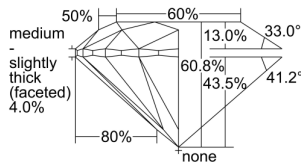

GIA®

FACSIMILE

GIA REPORT 1479229442

Verify this report at GIA.edu

GIA NATURAL DIAMOND DOSSIER®

August 02, 2023
GIA Report Number 1479229442
Shape and Cutting Style ..... Round Brilliant
Measurements ..... 4.91 - 4.94 x 3.00 mm

GRADING RESULTS

Carat Weight ..... 0.45 carat
Color Grade ..... F
Clarity Grade VVS1
Cut Grade ..... Excellent

ADDITIONAL GRADING INFORMATION

Polish ..... Excellent
Symmetry ..... Excellent
Fluorescence ..... Faint
Clarity Characteristics ..... Pinpoint, Feather
Inscription(s): GIA 1479229442

PROPORTIONS

Profile to actual proportions

GRADING SCALES

GIA COLOR SCALE	GIA CLARITY SCALE	GIA CUT SCALE	
D	FLAWLESS	EXCELLENT	
E	INTERNALLY FLAWLESS		
F		VVS₁	VERY GOOD
G	VVS₂		
H	VS₁	GOOD	
I	VS₂		
J	SI₁	FAIR	
K	SI₂		
L	I₁	POOR	
M	I₂		
N	I₃		
O			
P			
Q			
R			
S			
T			
U			
V			
W			
X			
Y			
Z