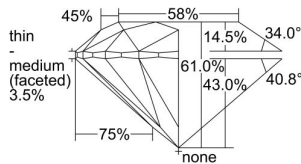

GIA®

FACSIMILE

GIA REPORT 1479229553

Verify this report at GIA.edu

GIA NATURAL DIAMOND DOSSIER®

August 03, 2023
GIA Report Number 1479229553
Shape and Cutting Style ..... Round Brilliant
Measurements ..... 5.58 - 5.61 x 3.41 mm

GRADING RESULTS

Carat Weight ..... 0.65 carat
Color Grade ..... G
Clarity Grade S11
Cut Grade ..... Excellent

ADDITIONAL GRADING INFORMATION

Polish ..... Excellent
Symmetry ..... Excellent
Fluorescence ..... None
Clarity Characteristics ..... Cloud
Inscription(s): GIA 1479229553

PROPORTIONS

Profile to actual proportions

GRADING SCALES

GIA COLOR SCALE

COLORESS	D
	E
	F
	G
	H
	I
	J
NEAR COLORESS	K
	L
FAINT	M
	N
	O
	P
VERY LIGHT	Q
	R
	S
	T
	U
	V
	W
	X
	Y
LIGHT	Z

GIA CLARITY SCALE

FLAWLESS	VERY VERY SLIGHTLY INCLUDED	VVS₁	VVS₂	VS₁	VS₂	SI₁	SI₂	I₁	I₂	I₃	
											VERY SLIGHTLY INCLUDED
INTERNALLY FLAWLESS	VERY SLIGHTLY INCLUDED										

GIA CUT SCALE

EXCELLENT
VERY GOOD
GOOD
FAIR
POOR