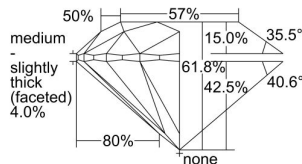

GIA®

FACSIMILE

GIA REPORT

1479231716

Verify this report at GIA.edu

GIA NATURAL DIAMOND DOSSIER®

August 01, 2023
GIA Report Number **1479231716**
Shape and Cutting Style ..... **Round Brilliant**
Measurements ..... **4.59 - 4.62 x 2.85 mm**

GRADING RESULTS

Carat Weight ..... **0.37 carat**
Color Grade ..... **G**
Clarity Grade **S11**
Cut Grade ..... **Excellent**

ADDITIONAL GRADING INFORMATION

Polish ..... **Excellent**
Symmetry ..... **Excellent**
Fluorescence ..... **None**
Clarity Characteristics..... **Cloud, Crystal**
Inscription(s): GIA 1479231716

PROPORTIONS

Profile to actual proportions