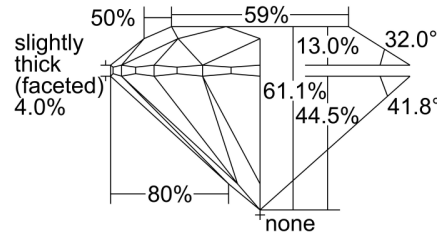

GIA NATURAL DIAMOND GRADING REPORT

August 16, 2023  
 GIA Report Number ..... 1479335457  
 Shape and Cutting Style ..... Round Brilliant  
 Measurements ..... 9.55 - 9.62 x 5.86 mm

GRADING RESULTS

Carat Weight ..... 3.30 carat  
 Color Grade ..... J  
 Clarity Grade ..... VS1  
 Cut Grade ..... Excellent

Profile to actual proportions

CLARITY CHARACTERISTICS

KEY TO SYMBOLS\*

- Cloud
- Needle
- Pinpoint

\* Red symbols denote internal characteristics (inclusions). Green or black symbols denote external characteristics (blemishes). Diagram is an approximate representation of the diamond, and symbols shown indicate type, position, and approximate size of clarity characteristics. All clarity characteristics may not be shown. Details of finish are not shown.