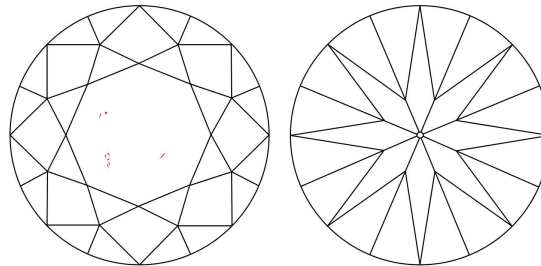

ADDITIONAL GRADING INFORMATION

Polish ..... Excellent  
 Symmetry ..... Excellent  
 Fluorescence ..... None  
 Inscription(s): GIA 1479335457  
 Comments: Additional pinpoints are not shown.

PROPORTIONS

Profile to actual proportions

CLARITY CHARACTERISTICS

KEY TO SYMBOLS\*

- Cloud
- Needle
- Pinpoint

\* Red symbols denote internal characteristics (inclusions). Green or black symbols denote external characteristics (blemishes). Diagram is an approximate representation of the diamond, and symbols shown indicate type, position, and approximate size of clarity characteristics. All clarity characteristics may not be shown. Details of finish are not shown.