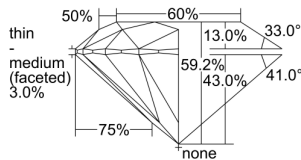

GIA®

FACSIMILE

GIA REPORT 1479424343

Verify this report at GIA.edu

GIA NATURAL DIAMOND DOSSIER®

August 23, 2023
GIA Report Number 1479424343
Shape and Cutting Style ..... Round Brilliant
Measurements ..... 4.38 - 4.41 x 2.60 mm

GRADING RESULTS

Carat Weight ..... 0.30 carat
Color Grade ..... K
Clarity Grade VS1
Cut Grade ..... Excellent

ADDITIONAL GRADING INFORMATION

Polish ..... Excellent
Symmetry ..... Excellent
Fluorescence ..... Faint
Clarity Characteristics..... Crystal, Feather, Needle, Pinpoint
Inscription(s): GIA 1479424343

PROPORTIONS

Profile to actual proportions

GRADING SCALES

GIA COLOR SCALE	GIA CLARITY SCALE	GIA CUT SCALE	
D	FLAWLESS	EXCELLENT	
E	INTERNALLY FLAWLESS		
F		VVS₁	VERY GOOD
G	VVS₂		
H	VS₁	GOOD	
I	VS₂		
J	SI₁	FAIR	
K	SI₂		
L	I₁	POOR	
M			
N	I₂		
O	I₃		
P			
Q			
R			
S			
T			
U			
V			
W			
X			
Y			
Z