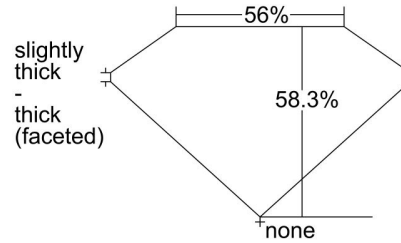

GIA NATURAL DIAMOND GRADING REPORT

September 14, 2023
 GIA Report Number 1479585211
 Shape and Cutting Style Pear Brilliant
 Measurements 8.79 x 5.80 x 3.38 mm

GRADING RESULTS

Carat Weight 1.01 carat
 Color Grade E
 Clarity Grade VVS2

ADDITIONAL GRADING INFORMATION

Polish Excellent
 Symmetry Excellent
 Fluorescence Faint
 Inscription(s): GIA 1479585211

Comments: Clouds are not shown. Pinpoints are not shown.

PROPORTIONS

Profile not to actual proportions

CLARITY CHARACTERISTICS

KEY TO SYMBOLS*

- Needle
- Feather

* Red symbols denote internal characteristics (inclusions). Green or black symbols denote external characteristics (blemishes). Diagram is an approximate representation of the diamond, and symbols shown indicate type, position, and approximate size of clarity characteristics. All clarity characteristics may not be shown. Details of finish are not shown.