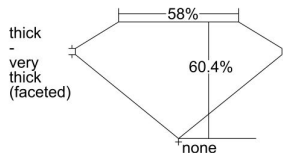

GIA®

FACSIMILE

GIA REPORT 1479620243

Verify this report at GIA.edu

GIA NATURAL DIAMOND DOSSIER®

September 21, 2023
GIA Report Number 1479620243
Shape and Cutting Style ..... Pear Brilliant
Measurements ..... 7.20 x 4.83 x 2.92 mm

GRADING RESULTS

Carat Weight ..... 0.61 carat
Color Grade ..... G
Clarity Grade VS1

ADDITIONAL GRADING INFORMATION

Polish ..... Excellent
Symmetry ..... Very Good
Fluorescence ..... Strong Blue
Clarity Characteristics ..... Crystal, Cloud
Inscription(s): GIA 1479620243

PROPORTIONS

Profile not to actual proportions

GRADING SCALES

GIA COLOR SCALE		GIA CLARITY SCALE			
COLORLESS	D	VERY VERY SLIGHTLY INCLUDED	FLAWLESS		
	E		INTERNALLY FLAWLESS		
	F	VERY SLIGHTLY INCLUDED	VVS₁		
	G		VVS₂		
	H		VS₁		
	NEAR COLORLESS	I	SLIGHTLY INCLUDED	VS₂	
		J		SI₁	
		FAINT	K	INCLUDED	SI₂
			L		I₁
			M		I₂
VERT LIGHT	N	LIGHT	I₃		
	O				
	P				
	Q				
	R