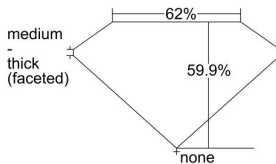

GIA®

FACSIMILE

GIA REPORT 1479682449

Verify this report at GIA.edu

GIA NATURAL DIAMOND DOSSIER®

September 28, 2023
GIA Report Number 1479682449
Shape and Cutting Style ..... Heart Brilliant
Measurements ..... 5.14 x 6.12 x 3.66 mm

GRADING RESULTS

Carat Weight ..... 0.70 carat
Color Grade ..... G
Clarity Grade VVS1

ADDITIONAL GRADING INFORMATION

Polish ..... Excellent
Symmetry ..... Excellent
Fluorescence ..... None
Clarity Characteristics ..... Pinpoint
Inscription(s): GIA 1479682449

PROPORTIONS

Profile not to actual proportions

GRADING SCALES

GIA COLOR SCALE		GIA CLARITY SCALE			
COLORLESS	D	VERY VERY SLIGHTLY INCLUDED	FLAWLESS		
	E		INTERNALLY FLAWLESS		
	F	VERY SLIGHTLY INCLUDED	VVS₁		
	G		VVS₂		
	H		VS₁		
	NEAR COLORLESS	I	SLIGHTLY INCLUDED	VS₂	
		J		SI₁	
		FAINT	K	INCLUDED	SI₂
			L		I₁
			M		I₂
VERT LIGHT	N	LIGHT	I₃		
	O				
	P				
	Q				
	R