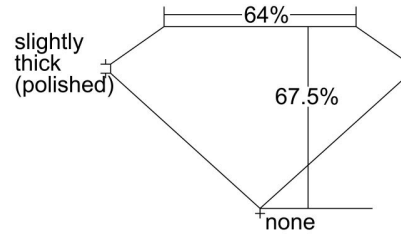

GIA NATURAL DIAMOND GRADING REPORT

October 04, 2023
 GIA Report Number 1479697951
 Shape and Cutting Style Square Emerald Cut
 Measurements 5.41 x 5.40 x 3.64 mm

GRADING RESULTS

Carat Weight 0.90 carat
 Color Grade D
 Clarity Grade VS1

ADDITIONAL GRADING INFORMATION

Polish Excellent
 Symmetry Excellent
 Fluorescence None
 Inscription(s): GIA 1479697951
 Comments: Additional pinpoints are not shown.

PROPORTIONS

Profile not to actual proportions

CLARITY CHARACTERISTICS

KEY TO SYMBOLS*

- Feather
- Needle
- Pinpoint

* Red symbols denote internal characteristics (inclusions). Green or black symbols denote external characteristics (blemishes). Diagram is an approximate representation of the diamond, and symbols shown indicate type, position, and approximate size of clarity characteristics. All clarity characteristics may not be shown. Details of finish are not shown.