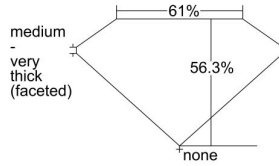

GIA®

FACSIMILE

GIA REPORT 1479717821

Verify this report at GIA.edu

GIA NATURAL DIAMOND DOSSIER®

October 04, 2023
GIA Report Number 1479717821
Shape and Cutting Style ..... Heart Brilliant
Measurements ..... 4.27 x 4.78 x 2.69 mm

GRADING RESULTS

Carat Weight ..... 0.33 carat
Color Grade ..... G
Clarity Grade VS1

ADDITIONAL GRADING INFORMATION

Polish ..... Excellent
Symmetry ..... Very Good
Fluorescence ..... None
Clarity Characteristics..... Feather, Crystal, Cloud, Needle
Inscription(s): GIA 1479717821

PROPORTIONS

Profile not to actual proportions

GRADING SCALES

GIA COLOR SCALE		GIA CLARITY SCALE			
COLORLESS	D	VERY VERY SLIGHTLY INCLUDED	FLAWLESS		
	E		INTERNALLY FLAWLESS		
	F	VERY SLIGHTLY INCLUDED	VVS₁		
	G		VVS₂		
	H		VS₁		
	NEAR COLORLESS	I	SLIGHTLY INCLUDED	VS₂	
		J		SI₁	
		FAINT	K	INCLUDED	SI₂
			L		I₁
			M		I₂
VERT LIGHT	N	LIGHT	I₃		
	O				
	P				
	Q				
	R				
LIGHT	S				
	T				
	U				
	V				
	W				
	Z