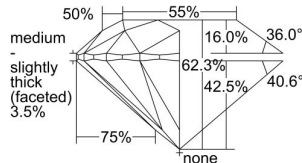

GIA®

FACSIMILE

GIA REPORT

1479869588

Verify this report at GIA.edu

GIA NATURAL DIAMOND DOSSIER®

October 23, 2023
GIA Report Number **1479869588**
Shape and Cutting Style ..... **Round Brilliant**
Measurements ..... **3.70 - 3.74 x 2.32 mm**

GRADING RESULTS

Carat Weight ..... **0.19 carat**
Color Grade ..... **D**
Clarity Grade **VVS2**
Cut Grade ..... **Excellent**

ADDITIONAL GRADING INFORMATION

Polish ..... **Excellent**
Symmetry ..... **Excellent**
Fluorescence ..... **None**
Clarity Characteristics ..... **Feather, Pinpoint**
Inscription(s): **GIA 1479869588**

PROPORTIONS

Profile to actual proportions

GRADING SCALES

GIA COLOR SCALE

COLORLESS	D
	E
	F
	G
	H
	I
	J
NEAR COLORLESS	K
	L
Faint	M
	N
	O
	P
Very Light	Q
	R
	S
	T
	U
	V
Light	W
	X
	Y
	Z

GIA CLARITY SCALE

FLAWLESS	VERY VERY SLIGHTLY INCLUDED	VVS₁	VVS₂	VS₁	VS₂	SLIGHTLY INCLUDED	SI₁	SI₂	I₁	I₂	I₃	
												INTERNALLY FLAWLESS

GIA CUT SCALE

EXCELLENT
VERY GOOD
GOOD
FAIR
POOR