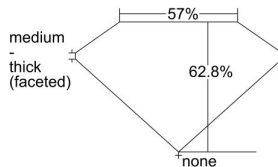

GIA®

FACSIMILE

GIA REPORT 1479884266

Verify this report at GIA.edu

GIA NATURAL DIAMOND DOSSIER®

October 25, 2023
GIA Report Number **1479884266**
Shape and Cutting Style ..... **Pear Brilliant**
Measurements ..... **7.91 x 5.17 x 3.25 mm**

GRADING RESULTS

Carat Weight ..... **0.80 carat**
Color Grade ..... **I**
Clarity Grade **VS1**

ADDITIONAL GRADING INFORMATION

Polish ..... **Excellent**
Symmetry ..... **Very Good**
Fluorescence ..... **None**
Clarity Characteristics..... **Cloud, Crystal, Needle, Pinpoint**
Inspection(s): **GIA 1479884266**

PROPORTIONS

Profile not to actual proportions

GRADING SCALES

GIA COLOR SCALE		GIA CLARITY SCALE			
COLORLESS	D	VERY VERY SLIGHTLY INCLUDED	FLAWLESS		
	E		INTERNALLY FLAWLESS		
	F	VERY SLIGHTLY INCLUDED	VVS₁		
	G		VVS₂		
	H		VS₁		
	NEAR COLORLESS	I	SLIGHTLY INCLUDED	VS₂	
		J		SI₁	
		FAINT	K	INCLUDED	SI₂
			L		I₁
			M		I₂
VERT LIGHT	N	INCLUDED	I₃		
	O				
	P				
	Q				
	R				
LIGHT	S				
	T				
	U				
	V				
	W				
X					
Y					
Z