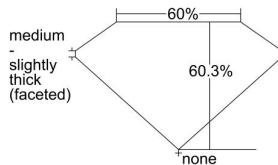

GIA®

FACSIMILE

GIA REPORT 1479962578

Verify this report at GIA.edu

GIA NATURAL DIAMOND DOSSIER®

November 01, 2023
GIA Report Number 1479962578
Shape and Cutting Style ..... Oval Brilliant
Measurements ..... 6.34 x 4.69 x 2.83 mm

GRADING RESULTS

Carat Weight ..... 0.52 carat
Color Grade ..... E
Clarity Grade VS1

ADDITIONAL GRADING INFORMATION

Polish ..... Excellent
Symmetry ..... Very Good
Fluorescence ..... Medium Blue
Clarity Characteristics..... Crystal, Feather, Cloud, Pinpoint
Inspection(s): GIA 1479962578

PROPORTIONS

Profile not to actual proportions

GRADING SCALES

GIA COLOR SCALE		GIA CLARITY SCALE		
COLORLESS	D	VERY VERY SLIGHTLY INCLUDED	FLAWLESS	
	E		INTERNALLY FLAWLESS	
	F		VS₁	
	G			
	NEAR COLORLESS		H	VS₂
			I	
	FAINT		J	VS₁
			K	
			L	VS₂
			M	
VERT LIGHT		N	SI₁	
		O		
		P	SI₂	
		Q		
	LIGHT	R	I₁	
		S		
T		I₂		
U				
V		I₃		
W				
X				
Y				
Z