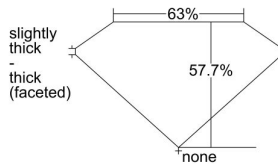

GIA®

FACSIMILE

GIA REPORT 1479964353

Verify this report at GIA.edu

GIA NATURAL DIAMOND DOSSIER®

November 02, 2023
GIA Report Number 1479964353
Shape and Cutting Style ..... Heart Brilliant
Measurements ..... 5.20 x 6.03 x 3.48 mm

GRADING RESULTS

Carat Weight ..... 0.67 carat
Color Grade I
Clarity Grade VVS1

ADDITIONAL GRADING INFORMATION

Polish ..... Excellent
Symmetry ..... Excellent
Fluorescence ..... None
Clarity Characteristics ..... Pinpoint, Cloud, Feather
Inspection(s): GIA 1479964353

PROPORTIONS

Profile not to actual proportions

GRADING SCALES

GIA COLOR SCALE		GIA CLARITY SCALE			
COLORLESS	D	VERY VERY SLIGHTLY INCLUDED	FLAWLESS		
	E		INTERNALLY FLAWLESS		
	F	VERY SLIGHTLY INCLUDED	VVS₁		
	G		VVS₂		
	H		VS₁		
	NEAR COLORLESS	I	SLIGHTLY INCLUDED	VS₂	
		J		SI₁	
		FAINT	K	INCLUDED	SI₂
			L		I₁
			M		I₂
VERT LIGHT	N	INCLUDED	I₃		
	O				
	P				
	Q				
	R				
LIGHT	S				
	T				
	U				
	V				
	W				
	X				
	Y				
	Z