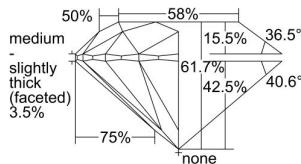

GIA®

FACSIMILE

GIA REPORT 1479975358

Verify this report at GIA.edu

GIA NATURAL DIAMOND DOSSIER®

May 06, 2024
GIA Report Number **1479975358**
Shape and Cutting Style ..... **Round Brilliant**
Measurements ..... **5.06 - 5.09 x 3.14 mm**

GRADING RESULTS

Carat Weight ..... **0.50 carat**
Color Grade ..... **E**
Clarity Grade **VS2**
Cut Grade ..... **Excellent**

ADDITIONAL GRADING INFORMATION

Polish ..... **Excellent**
Symmetry ..... **Excellent**
Fluorescence ..... **None**
Clarity Characteristics..... **Cloud, Crystal**
Inscription(s): **GIA 1479975358**

PROPORTIONS

Profile to actual proportions