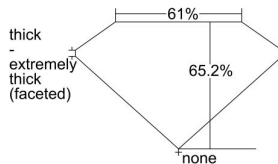

GIA®

FACSIMILE

GIA REPORT 1479975936

Verify this report at GIA.edu

GIA NATURAL DIAMOND DOSSIER®

November 03, 2023
GIA Report Number 1479975936
Shape and Cutting Style ..... Marquise Brilliant
Measurements ..... 8.92 x 4.62 x 3.01 mm

GRADING RESULTS

Carat Weight ..... 0.72 carat
Color Grade ..... D
Clarity Grade VS1

ADDITIONAL GRADING INFORMATION

Polish ..... Excellent
Symmetry ..... Very Good
Fluorescence ..... Faint
Clarity Characteristics ..... Crystal, Pinpoint
Inscription(s): GIA 1479975936

PROPORTIONS

Profile not to actual proportions

GRADING SCALES

GIA COLOR SCALE		GIA CLARITY SCALE			
COLORLESS	D	VERY VERY SLIGHTLY INCLUDED	FLAWLESS		
	E		INTERNALLY FLAWLESS		
	F	VERY SLIGHTLY INCLUDED	VS₁		
	G		VS₂		
	H		VS₁		
	NEAR COLORLESS	I	SLIGHTLY INCLUDED	VS₂	
		J		SI₁	
		FAINT	K	INCLUDED	SI₂
			L		I₁
			M		I₂
VERT LIGHT	N	INCLUDED	I₃		
	O				
	P				
	Q				
	R				
	S				
	T				
LIGHT	U				
	V				
	W				
	X				
Y					
Z