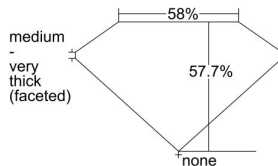

GIA®

FACSIMILE

GIA REPORT 1483078515

Verify this report at GIA.edu

GIA NATURAL DIAMOND DOSSIER®

November 21, 2023
GIA Report Number **1483078515**
Shape and Cutting Style ..... **Heart Brilliant**
Measurements ..... **5.53 x 6.46 x 3.73 mm**

GRADING RESULTS

Carat Weight ..... **0.76 carat**
Color Grade ..... **I**
Clarity Grade **VVS2**

ADDITIONAL GRADING INFORMATION

Polish ..... **Excellent**
Symmetry ..... **Excellent**
Fluorescence ..... **None**
Clarity Characteristics..... **Needle, Pinpoint, Cloud**
Inscription(s): **GIA 1483078515**

PROPORTIONS

Profile not to actual proportions

GRADING SCALES

GIA COLOR SCALE		GIA CLARITY SCALE				
COLORLESS	D	VERY SLIGHTLY INCLUDED	FLAWLESS			
	E		INTERNALLY FLAWLESS			
	F	VERY SLIGHTLY INCLUDED	VVS₁			
	G		VVS₂			
	H		VS₁			
	NEAR COLORLESS	I	VERY SLIGHTLY INCLUDED	VS₂		
		J		SI₁		
		FAINT	K	SLIGHTLY INCLUDED	SI₂	
			L		I₁	
			VERT LIGHT	M	INCLUDED	I₂
N				I₃		
O						
LIGHT		P				
	Q					
	R					
	S					
	T					
	Z