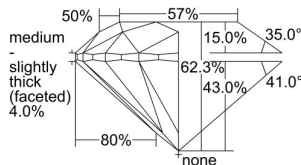

GIA®

FACSIMILE

GIA REPORT

1483192633

Verify this report at GIA.edu

GIA NATURAL DIAMOND DOSSIER®

December 20, 2023
GIA Report Number **1483192633**
Shape and Cutting Style ..... **Round Brilliant**
Measurements ..... **4.27 - 4.28 x 2.66 mm**

GRADING RESULTS

Carat Weight ..... **0.30 carat**
Color Grade ..... **F**
Clarity Grade **VVS2**
Cut Grade ..... **Excellent**

ADDITIONAL GRADING INFORMATION

Polish ..... **Excellent**
Symmetry ..... **Excellent**
Fluorescence ..... **Faint**
Clarity Characteristics ..... **Feather, Pinpoint**
Inscription(s): **GIA 1483192633**

PROPORTIONS

Profile to actual proportions

GRADING SCALES

GIA COLOR SCALE

COLORLESS	D
	E
	F
	G
	H
	I
	J
NEAR COLORLESS	K
	L
FAIN	M
	N
	O
	P
	Q
VERY LIGHT	R
	S
	T
	U
	V
	W
	X
	Y
LIGHT	Z

GIA CLARITY SCALE

FLAWLESS	VERY VERY SLIGHTLY INCLUDED	VVS₁	
			VVS₂
INTERNALLY FLAWLESS	VERY SLIGHTLY INCLUDED	VS₁	
		VS₂	
SLIGHTLY INCLUDED	SLIGHTLY INCLUDED	SI₁	
		SI₂	
INCLUDED	INCLUDED	I₁	
		I₂	
		I₃	

GIA CUT SCALE

EXCELLENT	VERY GOOD	GOOD	FAIR	POOR