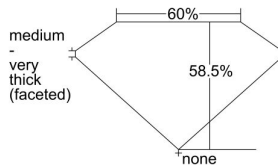

GIA®

FACSIMILE

GIA REPORT 1483220826

Verify this report at GIA.edu

GIA NATURAL DIAMOND DOSSIER®

December 25, 2023
GIA Report Number 1483220826
Shape and Cutting Style ..... Heart Brilliant
Measurements ..... 4.59 x 5.15 x 3.01 mm

GRADING RESULTS

Carat Weight ..... 0.40 carat
Color Grade ..... D
Clarity Grade VS1

ADDITIONAL GRADING INFORMATION

Polish ..... Excellent
Symmetry ..... Excellent
Fluorescence ..... None
Clarity Characteristics ..... Cloud, Needle
Inscription(s): GIA 1483220826

PROPORTIONS

Profile not to actual proportions

GRADING SCALES

GIA COLOR SCALE		GIA CLARITY SCALE			
COLORLESS	D	VERY VERY SLIGHTLY INCLUDED	FLAWLESS		
	E		INTERNALLY FLAWLESS		
	F		VS₁		
	NEAR COLORLESS	G	VERY SLIGHTLY INCLUDED	VS₂	
		H		VS₁	
		FANT	I	SLIGHTLY INCLUDED	VS₂
			J		SI₁
	K		SI₂		
	LIGHT		L	INCLUDED	I₁
		M	I₂		
N		I₃			
O					
P					
Q					
R