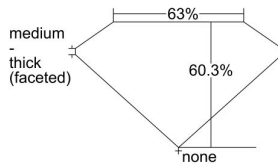

GIA®

FACSIMILE

GIA REPORT 1483220949

Verify this report at GIA.edu

GIA NATURAL DIAMOND DOSSIER®

December 25, 2023
GIA Report Number 1483220949
Shape and Cutting Style ..... Heart Brilliant
Measurements ..... 4.75 x 5.42 x 3.27 mm

GRADING RESULTS

Carat Weight ..... 0.51 carat
Color Grade ..... H
Clarity Grade VVS1

ADDITIONAL GRADING INFORMATION

Polish ..... Excellent
Symmetry ..... Excellent
Fluorescence ..... None
Clarity Characteristics ..... Feather
Inscription(s): GIA 1483220949

PROPORTIONS

Profile not to actual proportions

GRADING SCALES

GIA COLOR SCALE		GIA CLARITY SCALE			
COLORLESS	D	VERY VERY SLIGHTLY INCLUDED	FLAWLESS		
	E		INTERNALLY FLAWLESS		
	F	VERY SLIGHTLY INCLUDED	VVS₁		
	G		VVS₂		
	H		VS₁		
	NEAR COLORLESS	I	SLIGHTLY INCLUDED	VS₂	
		J		SI₁	
		FAINT	K	INCLUDED	SI₂
			L		I₁
			M		I₂
VERTICALLY LIGHT	N	INCLUDED	I₃		
	O				
	P				
	Q				
	R				
LIGHT	S				
	T				
	U				
	V				
	W				
	X				
	Y				
	Z