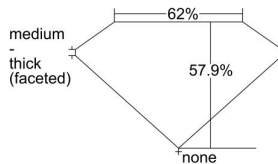

GIA®

FACSIMILE

GIA REPORT 1483221321

Verify this report at GIA.edu

GIA NATURAL DIAMOND DOSSIER®

December 25, 2023
GIA Report Number 1483221321
Shape and Cutting Style ..... Heart Brilliant
Measurements ..... 4.73 x 5.40 x 3.12 mm

GRADING RESULTS

Carat Weight ..... 0.50 carat
Color Grade ..... E
Clarity Grade SI1

ADDITIONAL GRADING INFORMATION

Polish ..... Very Good
Symmetry ..... Very Good
Fluorescence ..... None
Clarity Characteristics ..... Feather
Inscription(s): GIA 1483221321

PROPORTIONS

Profile not to actual proportions

GRADING SCALES

GIA COLOR SCALE		GIA CLARITY SCALE			
COLORLESS	D	VERY VERY SLIGHTLY INCLUDED	FLAWLESS		
	E		INTERNALLY FLAWLESS		
	F	VERY SLIGHTLY INCLUDED	VVS₁		
	G		VVS₂		
	H		VS₁		
	NEAR COLORLESS	I	SLIGHTLY INCLUDED	VS₂	
		J		SI₁	
		FAINT	K	INCLUDED	SI₂
			L		I₁
			M		I₂
VERT LIGHT	N	LIGHT	I₃		
	O				
	P				
	Q				
	R