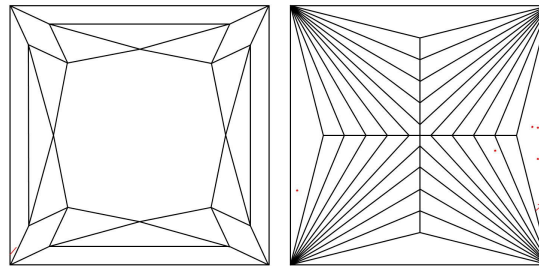

Carat Weight ..... 1.21 carat  
 Color Grade ..... I  
 Clarity Grade ..... VS1

ADDITIONAL GRADING INFORMATION

Polish ..... Excellent  
 Symmetry ..... Very Good  
 Fluorescence ..... None  
 Inscription(s): GIA 1483222314  
**Comments:** Additional pinpoints are not shown.

PROPORTIONS

Profile not to actual proportions

CLARITY CHARACTERISTICS

KEY TO SYMBOLS\*

-  Feather
-  Pinpoint

GRADING SCALES

GIA COLOR SCALE		GIA CLARITY SCALE	
COLORLESS	D	VERY VERY SLIGHTLY INCLUDED	FLAWLESS
	E		INTERNALLY FLAWLESS
	F		VVS <sub>1</sub>
NEAR COLORLESS	G	VERY SLIGHTLY INCLUDED	VVS <sub>2</sub>
	H		VS <sub>1</sub>
	I		VS <sub>2</sub>
FAINT	J	SLIGHTLY INCLUDED	SI <sub>1</sub>
	K		SI <sub>2</sub>
	L		I <sub>1</sub>
VERY LIGHT	M	INCLUDED	I <sub>2</sub>
	N		I <sub>3</sub>
	O		
LIGHT	P		
	Q		
	R		
	S		
	T		
	U		
	V		
W			
X			
Y			
Z			