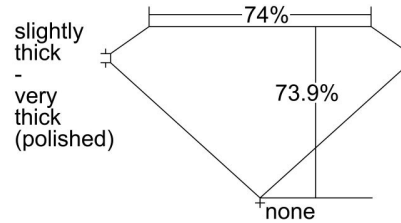

GIA NATURAL DIAMOND GRADING REPORT

December 25, 2023  
 GIA Report Number ..... 1483222314  
 Shape and Cutting Style ..... Square Modified Brilliant  
 Measurements ..... 5.76 x 5.60 x 4.13 mm

GRADING RESULTS

Carat Weight ..... 1.21 carat  
 Color Grade ..... I  
 Clarity Grade ..... VS1

ADDITIONAL GRADING INFORMATION

Polish ..... Excellent  
 Symmetry ..... Very Good  
 Fluorescence ..... None  
 Inscription(s): GIA 1483222314  
**Comments:** Additional pinpoints are not shown.

PROPORTIONS

Profile not to actual proportions

CLARITY CHARACTERISTICS

KEY TO SYMBOLS\*

-  Feather
-  Pinpoint

GRADING SCALES

GIA COLOR SCALE		GIA CLARITY SCALE	
COLORLESS	D	VERY VERY SLIGHTLY INCLUDED	FLAWLESS
	E		INTERNALLY FLAWLESS
	F		VVS <sub>1</sub>
NEAR COLORLESS	G	VERY SLIGHTLY INCLUDED	VVS <sub>2</sub>
	H		VS <sub>1</sub>
	I		VS <sub>2</sub>
FAINT	J	SLIGHTLY INCLUDED	SI <sub>1</sub>
	K		SI <sub>2</sub>
	L		I <sub>1</sub>
VERY LIGHT	M	INCLUDED	I <sub>2</sub>
	N		I <sub>3</sub>
	O		
LIGHT	P		
	Q		
	R		
	S		
	T		
	U		
	V		
W			
X			
Y			
Z			