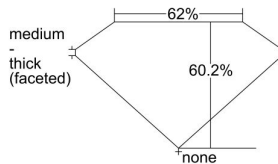

GIA®

FACSIMILE

GIA REPORT 1483281952

Verify this report at gia.edu

GIA NATURAL DIAMOND DOSSIER®

January 03, 2024
GIA Report Number 1483281952
Shape and Cutting Style ..... Heart Brilliant
Measurements ..... 5.62 x 6.55 x 3.94 mm

GRADING RESULTS

Carat Weight ..... 0.86 carat
Color Grade ..... H
Clarity Grade VS1

ADDITIONAL GRADING INFORMATION

Polish ..... Excellent
Symmetry ..... Excellent
Fluorescence ..... None
Clarity Characteristics..... Crystal, Feather, Cloud, Pinpoint
Inscription(s): GIA 1483281952

PROPORTIONS

Profile not to actual proportions

GRADING SCALES

GIA COLOR SCALE		GIA CLARITY SCALE			
COLORLESS	D	VERY VERY SLIGHTLY INCLUDED	FLAWLESS		
	E		INTERNALLY FLAWLESS		
	F	VERY SLIGHTLY INCLUDED	VVS₁		
	G		VVS₂		
	H		VS₁		
	NEAR COLORLESS	I	SLIGHTLY INCLUDED	VS₂	
		J		SI₁	
		FAINT	K	INCLUDED	SI₂
			L		I₁
			M		I₂
VERT LIGHT	N	INCLUDED	I₃		
	O				
	P				
	Q				
	R				
LIGHT	S				
	T				
	U				
	V				
	W				
X					
Y					
Z