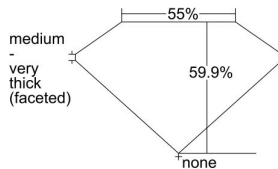

GIA®

FACSIMILE

GIA REPORT 1483412881

Verify this report at GIA.edu

GIA NATURAL DIAMOND DOSSIER®

January 24, 2024
GIA Report Number 1483412881
Shape and Cutting Style ..... Heart Brilliant
Measurements ..... 5.32 x 5.72 x 3.43 mm

GRADING RESULTS

Carat Weight ..... 0.60 carat
Color Grade ..... J
Clarity Grade VVS1

ADDITIONAL GRADING INFORMATION

Polish ..... Excellent
Symmetry ..... Excellent
Fluorescence ..... None
Clarity Characteristics ..... Pinpoint
Inscription(s): GIA 1483412881

PROPORTIONS

Profile not to actual proportions

GRADING SCALES

GIA COLOR SCALE		GIA CLARITY SCALE	
NEAR COLORLESS	D	VERY VERY SLIGHTLY INCLUDED	FLAWLESS
	E		INTERNALLY FLAWLESS
	F		VVS₁
	G		VVS₂
	H		VS₁
	I		VS₂
	J		SI₁
	K		SI₂
	L		I₁
	M		I₂
FAINT	N	SLIGHTLY INCLUDED	I₃
	O		
	P		
	Q		
VERY LIGHT	R	INCLUDED	
	S		
	T		
	U		
	V		
	W		
LIGHT	X		
	Y		
	Z