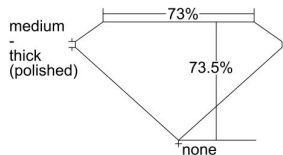

GIA®

FACSIMILE

GIA REPORT 1483424143

Verify this report at GIA.edu

GIA NATURAL DIAMOND DOSSIER®

January 31, 2024
GIA Report Number 1483424143
Shape and Cutting Style ..... Square Modified Brilliant
Measurements ..... 5.32 x 5.24 x 3.85 mm

GRADING RESULTS

Carat Weight ..... 0.90 carat
Color Grade ..... D
Clarity Grade VS1

ADDITIONAL GRADING INFORMATION

Polish ..... Excellent
Symmetry ..... Excellent
Fluorescence ..... None
Clarity Characteristics..... Crystal, Feather, Pinpoint
Inscription(s): GIA 1483424143

PROPORTIONS

Profile not to actual proportions

GRADING SCALES

GIA COLOR SCALE		GIA CLARITY SCALE	
COLORLESS	D	VERY VERY SLIGHTLY INCLUDED	FLAWLESS
	E		INTERNALLY FLAWLESS
	F		VVS₁
	G		VVS₂
	H		VS₁
	I		VS₂
	J		SI₁
	K		SI₂
	L		I₁
	M		I₂
NEAR COLORLESS	N	SLIGHTLY INCLUDED	I₃
	O		
	P		
	Q		
FAINT	R		
	S		
	T		
	U		
VERY LIGHT	V		
	W		
	X		
	Y		
LIGHT	Z