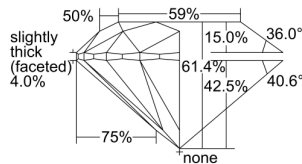

GIA®

FACSIMILE

GIA REPORT

1483434607

Verify this report at GIA.edu

GIA NATURAL DIAMOND DOSSIER®

January 29, 2024
GIA Report Number **1483434607**
Shape and Cutting Style ..... **Round Brilliant**
Measurements ..... **5.92 - 5.94 x 3.64 mm**

GRADING RESULTS

Carat Weight ..... **0.80 carat**
Color Grade ..... **K**
Clarity Grade **S12**
Cut Grade ..... **Excellent**

ADDITIONAL GRADING INFORMATION

Polish ..... **Excellent**
Symmetry ..... **Excellent**
Fluorescence ..... **None**
Clarity Characteristics ..... **Feather, Cloud**
Inscription(s): GIA 1483434607

PROPORTIONS

Profile to actual proportions

GRADING SCALES

GIA COLOR SCALE	GIA CLARITY SCALE	GIA CUT SCALE	
D	FLAWLESS	EXCELLENT	
E	INTERNALLY FLAWLESS		
F		VVS₁	VERY GOOD
G	VVS₂		
H	VS₁	GOOD	
I	VS₂		
J	S1₁	FAIR	
K	S1₂		
L	I₁	POOR	
M	I₂		
N	I₃		
O			
P			
Q			
R			
S			
T			
U			
V			
W			
X			
Y			
Z