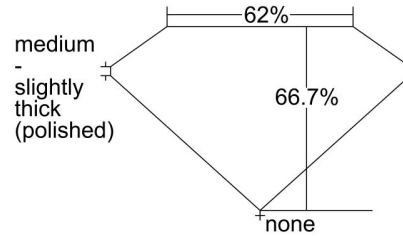

GIA NATURAL DIAMOND GRADING REPORT

January 31, 2024
 GIA Report Number 1483464958
 Shape and Cutting Style Emerald Cut
 Measurements 6.62 x 4.79 x 3.19 mm

GRADING RESULTS

Carat Weight 1.01 carat
 Color Grade E
 Clarity Grade VVS1

Profile not to actual proportions

CLARITY CHARACTERISTICS

KEY TO SYMBOLS*

- Pinpoint
- ~ Feather

* Red symbols denote internal characteristics (inclusions). Green or black symbols denote external characteristics (blemishes). Diagram is an approximate representation of the diamond, and symbols shown indicate type, position, and approximate size of clarity characteristics. All clarity characteristics may not be shown. Details of finish are not shown.