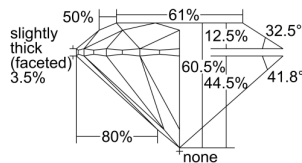

GIA®

FACSIMILE

GIA REPORT 1483482231

Verify this report at GIA.edu

GIA NATURAL DIAMOND DOSSIER®

February 02, 2024
GIA Report Number 1483482231
Shape and Cutting Style ..... Round Brilliant
Measurements ..... 4.89 - 4.90 x 2.96 mm

GRADING RESULTS

Carat Weight ..... 0.43 carat
Color Grade ..... F
Clarity Grade VS2
Cut Grade ..... Excellent

ADDITIONAL GRADING INFORMATION

Polish ..... Excellent
Symmetry ..... Excellent
Fluorescence ..... Medium Blue
Clarity Characteristics ..... Crystal
Inscription(s): GIA 1483482231

PROPORTIONS

Profile to actual proportions

GRADING SCALES

GIA COLOR SCALE	GIA CLARITY SCALE	GIA CUT SCALE	
D	FLAWLESS	EXCELLENT	
E	INTERNALLY FLAWLESS		
F		VVS₁	VERY GOOD
G	VVS₂		
H	VS₁	GOOD	
I	VS₂		
J	SI₁	FAIR	
K	SI₂		
L	I₁	POOR	
M	I₂		
N	I₃		
O			
P			
Q			
R			
S			
T			
U			
V			
W			
X			
Y			
Z