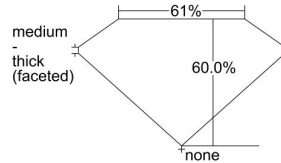

GIA®

FACSIMILE

GIA REPORT 1483506999

Verify this report at GIA.edu

GIA NATURAL DIAMOND DOSSIER®

February 08, 2024
GIA Report Number 1483506999
Shape and Cutting Style ..... Heart Brilliant
Measurements ..... 4.80 x 5.41 x 3.24 mm

GRADING RESULTS

Carat Weight ..... 0.50 carat
Color Grade ..... G
Clarity Grade VVS2

ADDITIONAL GRADING INFORMATION

Polish ..... Excellent
Symmetry ..... Excellent
Fluorescence ..... Medium Blue
Clarity Characteristics ..... Feather, Indented Natural
Inscription(s): GIA 1483506999

PROPORTIONS

Profile not to actual proportions

GRADING SCALES

GIA COLOR SCALE		GIA CLARITY SCALE	
COLORLESS	D	VERY VERY SLIGHTLY INCLUDED	FLAWLESS
	E		INTERNALLY FLAWLESS
	F		VVS₁
	G		VVS₂
	H		VS₁
	I		VS₂
	J		SI₁
	K		SI₂
	L		I₁
	M		I₂
NEAR COLORLESS	N	SLIGHTLY INCLUDED	I₃
	O		
	P		
	Q		
FAINT	R		
	S		
	T		
	U		
VERT LIGHT	V		
	W		
	X		
	Y		
LIGHT	Z