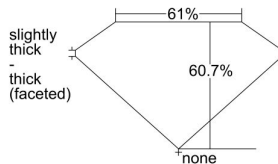

GIA®

FACSIMILE

GIA REPORT 1483527133

Verify this report at GIA.edu

GIA NATURAL DIAMOND DOSSIER®

February 09, 2024
GIA Report Number 1483527133
Shape and Cutting Style ..... Heart Brilliant
Measurements ..... 5.45 x 6.35 x 3.85 mm

GRADING RESULTS

Carat Weight ..... 0.80 carat
Color Grade ..... K
Clarity Grade VVS2

ADDITIONAL GRADING INFORMATION

Polish ..... Excellent
Symmetry ..... Excellent
Fluorescence ..... Strong Blue
Clarity Characteristics..... Needle, Pinpoint
Inscription(s): GIA 1483527133

PROPORTIONS

Profile not to actual proportions

GRADING SCALES

GIA COLOR SCALE		GIA CLARITY SCALE			
COLORLESS	D	VERY VERY SLIGHTLY INCLUDED	FLAWLESS		
	E		INTERNALLY FLAWLESS		
	F	VERY SLIGHTLY INCLUDED	VVS₁		
	G		VVS₂		
	H		VS₁		
	NEAR COLORLESS	I	SLIGHTLY INCLUDED	VS₂	
		J		SI₁	
		FAINT	K	INCLUDED	SI₂
			L		I₁
			M		I₂
VERT LIGHT	N	LIGHT	I₃		
	O				
	P				
	Q				
LIGHT	R				
	S				
	T				
	U				
	V				
	Z