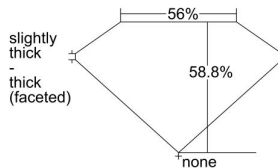

GIA®

FACSIMILE

GIA REPORT 1483532777

Verify this report at GIA.edu

GIA NATURAL DIAMOND DOSSIER®

February 12, 2024
GIA Report Number 1483532777
Shape and Cutting Style ..... Pear Brilliant
Measurements ..... 6.60 x 4.32 x 2.54 mm

GRADING RESULTS

Carat Weight ..... 0.43 carat
Color Grade ..... G
Clarity Grade SI1

ADDITIONAL GRADING INFORMATION

Polish ..... Excellent
Symmetry ..... Excellent
Fluorescence ..... None
Clarity Characteristics ..... Crystal
Inscription(s): GIA 1483532777

PROPORTIONS

Profile not to actual proportions

GRADING SCALES

GIA COLOR SCALE		GIA CLARITY SCALE		
NEAR COLORLESS	D	VERY VERY SLIGHTLY INCLUDED	FLAWLESS	
	E		INTERNALLY FLAWLESS	
	F	VERY SLIGHTLY INCLUDED	VVS₁	
	G		VVS₂	
	H		VS₁	
	FAINT	I	SLIGHTLY INCLUDED	VS₂
		J		SI₁
		K	INCLUDED	SI₂
		L		I₁
		M		I₂
VERY LIGHT	N	LIGHT	I₃	
	O			
	P			
	Q			
	R			
LIGHT	S			
	T			
	U			
	V			
	W			
	X			
	Y			
	Z