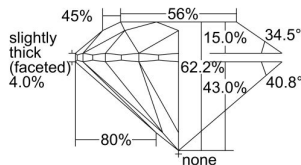

GIA®

FACSIMILE

GIA REPORT 1483538545

Verify this report at GIA.edu

GIA NATURAL DIAMOND DOSSIER®

February 13, 2024
GIA Report Number 1483538545
Shape and Cutting Style ..... Round Brilliant
Measurements ..... 5.07 - 5.09 x 3.16 mm

GRADING RESULTS

Carat Weight ..... 0.50 carat
Color Grade I
Clarity Grade VS2
Cut Grade ..... Excellent

ADDITIONAL GRADING INFORMATION

Polish ..... Excellent
Symmetry ..... Excellent
Fluorescence ..... None
Clarity Characteristics ..... Crystal, Cloud
Inscription(s): GIA 1483538545

PROPORTIONS

Profile to actual proportions