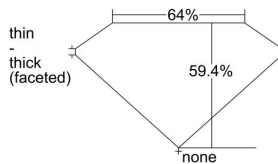

GIA®

FACSIMILE

GIA REPORT 1483562561

Verify this report at GIA.edu

GIA NATURAL DIAMOND DOSSIER®

February 13, 2024
GIA Report Number 1483562561
Shape and Cutting Style ..... Oval Brilliant
Measurements ..... 5.32 x 3.95 x 2.34 mm

GRADING RESULTS

Carat Weight ..... 0.31 carat
Color Grade ..... D
Clarity Grade VS1

ADDITIONAL GRADING INFORMATION

Polish ..... Excellent
Symmetry ..... Good
Fluorescence ..... None
Clarity Characteristics..... Crystal, Cloud, Needle, Pinpoint
Inscription(s): GIA 1483562561

PROPORTIONS

Profile not to actual proportions

GRADING SCALES

GIA COLOR SCALE		GIA CLARITY SCALE			
COLORLESS	D	VERY VERY SLIGHTLY INCLUDED	FLAWLESS		
	E		INTERNALLY FLAWLESS		
	F		VVS₁		
	G		VVS₂		
	NEAR COLORLESS		H	VERY SLIGHTLY INCLUDED	VS₁
			I		VS₂
	FAINT		J	SLIGHTLY INCLUDED	SI₁
			K		SI₂
			L		I₁
			M		I₂
VERT LIGHT	N	INCLUDED	I₃		
	O				
	P				
	Q				
LIGHT	R				
	S				
	T				
	U				
	V				
	Z