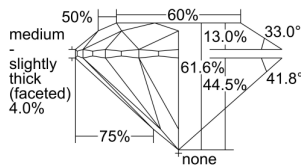

GIA®

FACSIMILE

GIA REPORT 1483595149

Verify this report at GIA.edu

GIA NATURAL DIAMOND DOSSIER®

February 16, 2024
GIA Report Number 1483595149
Shape and Cutting Style ..... Round Brilliant
Measurements ..... 5.07 - 5.10 x 3.14 mm

GRADING RESULTS

Carat Weight ..... 0.50 carat
Color Grade I
Clarity Grade VS1
Cut Grade ..... Excellent

ADDITIONAL GRADING INFORMATION

Polish ..... Excellent
Symmetry ..... Excellent
Fluorescence ..... Medium Blue
Clarity Characteristics ..... Indented Natural
Inscription(s): GIA 1483595149

PROPORTIONS

Profile to actual proportions

GRADING SCALES

GIA COLOR SCALE	GIA CLARITY SCALE	GIA CUT SCALE	
D	FLAWLESS	EXCELLENT	
E	INTERNALLY FLAWLESS		
F		VVS₁	VERY GOOD
G	VVS₂		
H	VS₁	GOOD	
I	VS₂		
J	SI₁	FAIR	
K	SI₂		
L	I₁	POOR	
M			
N	I₂		
O	I₃		
P			
Q			
R			
S			
T			
U			
V			
W			
X			
Y			
Z