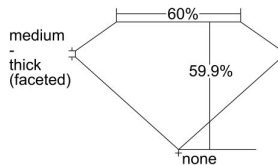

GIA®

FACSIMILE

GIA REPORT 1483607254

Verify this report at GIA.edu

GIA NATURAL DIAMOND DOSSIER®

February 19, 2024
GIA Report Number 1483607254
Shape and Cutting Style ..... Heart Brilliant
Measurements ..... 5.61 x 6.49 x 3.89 mm

GRADING RESULTS

Carat Weight ..... 0.81 carat
Color Grade I
Clarity Grade VS1

ADDITIONAL GRADING INFORMATION

Polish ..... Excellent
Symmetry ..... Excellent
Fluorescence ..... None
Clarity Characteristics ..... Crystal, Cloud, Feather
Inscription(s): GIA 1483607254

PROPORTIONS

Profile not to actual proportions

GRADING SCALES

GIA COLOR SCALE		GIA CLARITY SCALE			
COLORLESS	D	VERY VERY SLIGHTLY INCLUDED	FLAWLESS		
	E		INTERNALLY FLAWLESS		
	F	VERY SLIGHTLY INCLUDED	VVS₁		
	G		VVS₂		
	H		VS₁		
	NEAR COLORLESS	I	SLIGHTLY INCLUDED	VS₂	
		J		SI₁	
		FAINT	K	INCLUDED	SI₂
			L		I₁
			M		I₂
VERT LIGHT	N	INCLUDED	I₃		
	O				
	P				
	Q				
	R				
LIGHT	S				
	T				
	U				
	V				
	W				
X					
Y					
Z