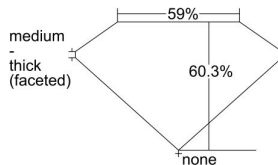

GIA®

FACSIMILE

GIA REPORT 1483658994

Verify this report at GIA.edu

GIA NATURAL DIAMOND DOSSIER®

February 26, 2024
GIA Report Number 1483658994
Shape and Cutting Style ..... Heart Brilliant
Measurements ..... 4.72 x 5.58 x 3.36 mm

GRADING RESULTS

Carat Weight ..... 0.52 carat
Color Grade ..... H
Clarity Grade VVS1

ADDITIONAL GRADING INFORMATION

Polish ..... Excellent
Symmetry ..... Very Good
Fluorescence ..... None
Clarity Characteristics ..... Pinpoint, Needle, Feather
Inscription(s): GIA 1483658994

PROPORTIONS

Profile not to actual proportions

GRADING SCALES

GIA COLOR SCALE		GIA CLARITY SCALE			
COLORLESS	D	VERY VERY SLIGHTLY INCLUDED	FLAWLESS		
	E		INTERNALLY FLAWLESS		
	F	VERY SLIGHTLY INCLUDED	VVS₁		
	G		VVS₂		
	H		VS₁		
	NEAR COLORLESS	I	SLIGHTLY INCLUDED	VS₂	
		J		SI₁	
		FAINT	K	INCLUDED	SI₂
			L		I₁
			M		I₂
VERT LIGHT	N	INCLUDED	I₃		
	O				
	P				
	Q				
	R				
LIGHT	S				
	T				
	U				
	V				
	W				
X					
Y					
Z