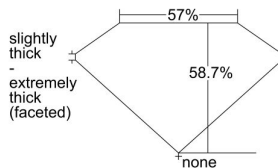

GIA®

FACSIMILE

GIA REPORT 1483789099

Verify this report at GIA.edu

GIA NATURAL DIAMOND DOSSIER®

March 12, 2024
GIA Report Number 1483789099
Shape and Cutting Style ..... Heart Brilliant
Measurements ..... 4.37 x 4.59 x 2.70 mm

GRADING RESULTS

Carat Weight ..... 0.33 carat
Color Grade ..... F
Clarity Grade SI1

ADDITIONAL GRADING INFORMATION

Polish ..... Good
Symmetry ..... Good
Fluorescence ..... None
Clarity Characteristics ..... Cloud
Inscription(s): GIA 1483789099

PROPORTIONS

Profile not to actual proportions

GRADING SCALES

GIA COLOR SCALE		GIA CLARITY SCALE		
NEAR COLORLESS	D	VERY VERY SLIGHTLY INCLUDED	FLAWLESS	
	E		INTERNALLY FLAWLESS	
	F	VERY SLIGHTLY INCLUDED	VVS₁	
	G		VVS₂	
	H		VS₁	
	FAINT	I	SLIGHTLY INCLUDED	VS₂
		J		SI₁
		K	INCLUDED	SI₂
		L		I₁
		M		I₂
LIGHT	N		I₃	
	O			
	P			
	Q			
	R			
	S			
	T			
	U			
	V			
	W			
	X			
	Y			
	Z