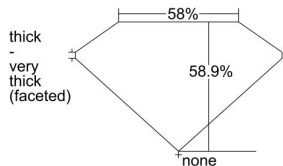

GIA®

FACSIMILE

GIA REPORT 1483790572

Verify this report at GIA.edu

GIA NATURAL DIAMOND DOSSIER®

March 11, 2024
GIA Report Number 1483790572
Shape and Cutting Style ..... Heart Brilliant
Measurements ..... 4.72 x 5.48 x 3.23 mm

GRADING RESULTS

Carat Weight ..... 0.50 carat
Color Grade I
Clarity Grade S11

ADDITIONAL GRADING INFORMATION

Polish ..... Very Good
Symmetry ..... Very Good
Fluorescence ..... Medium Blue
Clarity Characteristics..... Crystal, Feather, Cavity
Inscription(s): GIA 1483790572

PROPORTIONS

Profile not to actual proportions

GRADING SCALES

GIA COLOR SCALE		GIA CLARITY SCALE			
COLORLESS	D	VERY VERY SLIGHTLY INCLUDED	FLAWLESS		
	E		INTERNALLY FLAWLESS		
	F	VERY SLIGHTLY INCLUDED	VVS₁		
	G		VVS₂		
	H		VS₁		
	NEAR COLORLESS	I	SLIGHTLY INCLUDED	VS₂	
		J		S1₁	
		FAINT	K	INCLUDED	S1₂
			L		I₁
			M		I₂
VERT LIGHT	N	LIGHT	I₃		
	O				
	P				
	Q				
	R