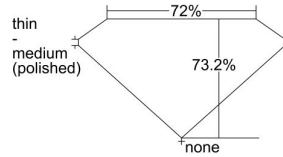

GIA®

FACSIMILE

GIA REPORT 1483812407

Verify this report at GIA.edu

GIA NATURAL DIAMOND DOSSIER®

March 14, 2024
GIA Report Number 1483812407
Shape and Cutting Style ..... Square Modified Brilliant
Measurements ..... 4.58 x 4.41 x 3.23 mm

GRADING RESULTS

Carat Weight ..... 0.51 carat
Color Grade ..... K
Clarity Grade VVS1

ADDITIONAL GRADING INFORMATION

Polish ..... Excellent
Symmetry ..... Very Good
Fluorescence ..... None
Clarity Characteristics ..... Cavity, Feather
Inscription(s): GIA 1483812407

PROPORTIONS

Profile not to actual proportions

GRADING SCALES

GIA COLOR SCALE		GIA CLARITY SCALE			
COLORLESS	D	VERY VERY SLIGHTLY INCLUDED	FLAWLESS		
	E		INTERNALLY FLAWLESS		
	F	VERY SLIGHTLY INCLUDED	VVS₁		
	G		VVS₂		
	H		VS₁		
	NEAR COLORLESS	I	SLIGHTLY INCLUDED	VS₂	
		J		SI₁	
		FAINT	K	INCLUDED	SI₂
			L		I₁
			M		I₂
VERY LIGHT	N	LIGHT	I₃		
	O				
	P				
	Q				
	R				
	S				
LIGHT	T				
	U				
	V				
	W				
	X				
Y					
Z