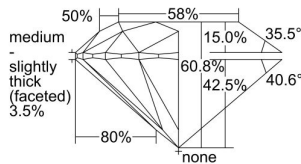

GIA®

FACSIMILE

GIA REPORT 1483829851

Verify this report at GIA.edu

GIA NATURAL DIAMOND DOSSIER®

March 14, 2024
GIA Report Number 1483829851
Shape and Cutting Style ..... Round Brilliant
Measurements ..... 4.00 - 4.03 x 2.44 mm

GRADING RESULTS

Carat Weight ..... 0.24 carat
Color Grade ..... E
Clarity Grade VVS2
Cut Grade ..... Excellent

ADDITIONAL GRADING INFORMATION

Polish ..... Excellent
Symmetry ..... Excellent
Fluorescence ..... None
Clarity Characteristics ..... Cloud
Inscription(s): GIA 1483829851

PROPORTIONS

Profile to actual proportions

GRADING SCALES

GIA COLOR SCALE	GIA CLARITY SCALE	GIA CUT SCALE	
D	FLAWLESS	EXCELLENT	
E	INTERNALLY FLAWLESS		
F		VVS₁	VERY GOOD
G	VVS₂		
H	VS₁	GOOD	
I	VS₂		
J	SI₁	FAIR	
K	SI₂		
L	I₁	POOR	
M	I₂		
N	I₃		
O			
P			
Q			
R			
S			
T			
U			
V			
W			
X			
Y			
Z