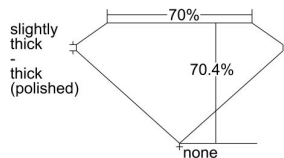

GIA®

FACSIMILE

GIA REPORT 1483894749

Verify this report at GIA.edu

GIA NATURAL DIAMOND DOSSIER®

March 22, 2024
GIA Report Number **1483894749**
Shape and Cutting Style ..... **Square Modified Brilliant**
Measurements ..... **3.91 x 3.82 x 2.69 mm**

GRADING RESULTS

Carat Weight ..... **0.33 carat**
Color Grade ..... **D**
Clarity Grade **VVS2**

ADDITIONAL GRADING INFORMATION

Polish ..... **Excellent**
Symmetry ..... **Very Good**
Fluorescence ..... **None**
Clarity Characteristics ..... **Pinpoint**
Inscription(s): **GIA 1483894749**

PROPORTIONS

Profile not to actual proportions

GRADING SCALES

GIA COLOR SCALE		GIA CLARITY SCALE			
COLORLESS	D	VERY VERY SLIGHTLY INCLUDED	FLAWLESS		
	E		INTERNALLY FLAWLESS		
	F	VERY SLIGHTLY INCLUDED	VVS₁		
	G		VVS₂		
	H		VS₁		
	NEAR COLORLESS	I	SLIGHTLY INCLUDED	VS₂	
		J		SI₁	
		FAINT	K	INCLUDED	SI₂
			L		I₁
			M		I₂
VERT LIGHT	N	LIGHT	I₃		
	O				
	P				
	Q				
	R