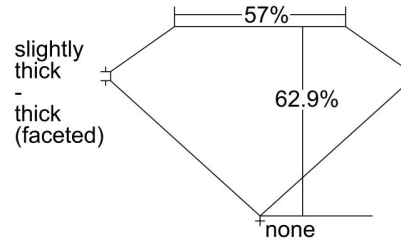

GIA NATURAL DIAMOND GRADING REPORT

April 03, 2024
GIA Report Number 1483985819
Shape and Cutting Style Oval Brilliant
Measurements 8.75 x 6.47 x 4.07 mm

GRADING RESULTS

Carat Weight 1.51 carat
Color Grade J
Clarity Grade S11

ADDITIONAL GRADING INFORMATION

Polish Excellent
Symmetry Excellent
Fluorescence None

Inscription(s): GIA 1483985819

Comments: Additional clouds are not shown. Pinpoints are not shown.

PROPORTIONS

Profile not to actual proportions

CLARITY CHARACTERISTICS

KEY TO SYMBOLS*

- Crystal
- ⊗ Cloud
- ~ Feather
- \\ Needle

* Red symbols denote internal characteristics (inclusions). Green or black symbols denote external characteristics (blemishes). Diagram is an approximate representation of the diamond, and symbols shown indicate type, position, and approximate size of clarity characteristics. All clarity characteristics may not be shown. Details of finish are not shown.